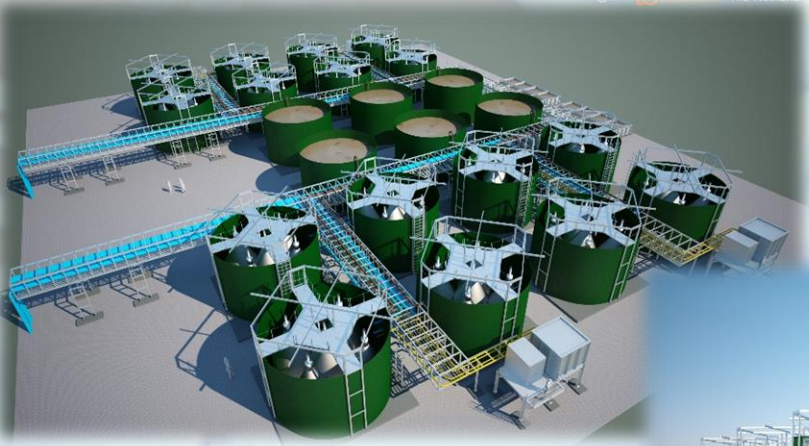

DCD-Bever 50-100-175-225-350-525-700-1050-1400 Series

DCD-Bever 225ie (50+175)

- Prefab Decentral Plug & Play modules
- Saving huge costs of Canalisation
- Isolated: independant from weather conditions
- Minimal use of space: only 3,5x3,5m2 per unit
- Closed tanks: almost no smell
- Modular Design: adjustable at any moment
- Sustainable: Low energy usage
- Excellent operating margins: -60% to +40% of design capacity
- Pre designed: no designing costs and time needed
- Telemetry: Operated from distance, low maintenance costs
- Proven Technology!

DCD-Bever 1050ie (6x175)

DCD-Bever 1.750-2.500-5.000-10.000...-50.000 Series

DCD-Bever 10.000

- Modular Units in steps of 5000ie
- Minimal use of space
- Modular Design: adjustable at any moment
- Sustainable: Low energy usage
- Excellent operating margins: -60% to +40% of design capacity
- Pre designed: no designing costs and time needed
- Telemetry: Operated from distance, low maintenance costs
- Inclusive Sludge Dewatering
- Proven Technology!