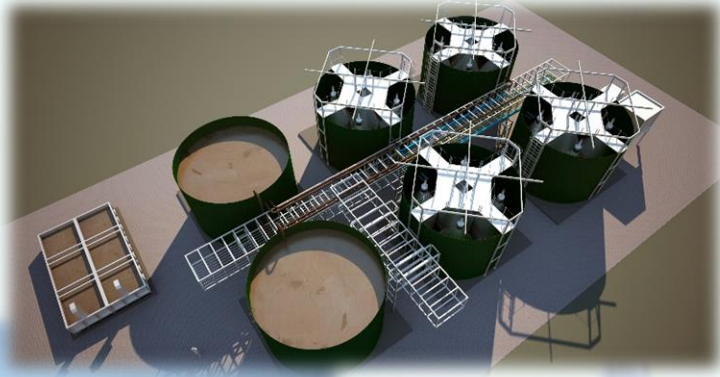

DCD-Bever 50-100-175-225-350-525-700-1050-1400 Series

DCD-Bever 225ie (50+175)

- Prefab Decentral Plug & Play modules
- Saving huge costs of Canalisation
- Isolated: independant from weather conditions
- Minimal use of space: only 3,5x3,5m2 per unit
- Closed tanks: almost no smell
- Modular Design: adjustable at any moment
- Sustainable: Low energy usage
- Excellent operating margins: -60% to +40% of design capacity
- Pre designed: no designing costs and time needed
- Telemetry: Operated from distance, low maintenance costs
- Proven Technology!

DCD-Bever 1050ie (6x175)

DCD-Bever 1.750-2.500-5.000-10.000...-50.000 Series

DCD-Bever 10.000

- Modular Units in steps of 5000ie
- Minimal use of space
- Modular Design: adjustable at any moment
- Sustainable: Low energy usage
- Excellent operating margins: -60% to +40% of design capacity
- Pre designed: no designing costs and time needed
- Telemetry: Operated from distance, low maintenance costs
- Inclusive Sludge Dewatering
- Proven Technology!